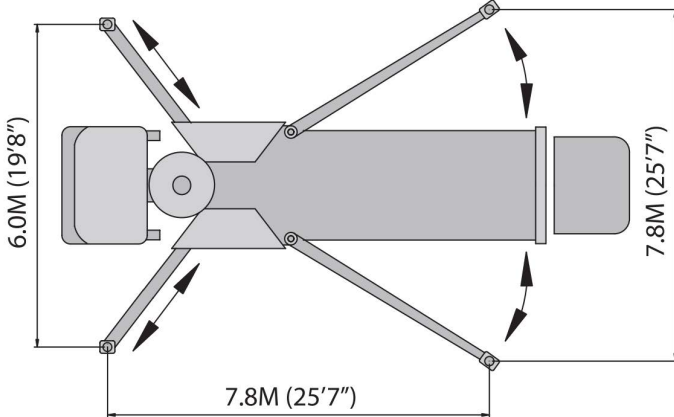

38 METER ZZ-FOLD

5 SECTION

BOOM PUMP

JXZZ 38-5.16

*Contact your sales representative for alternate chassis options.

www.allianceconcretepumps.com