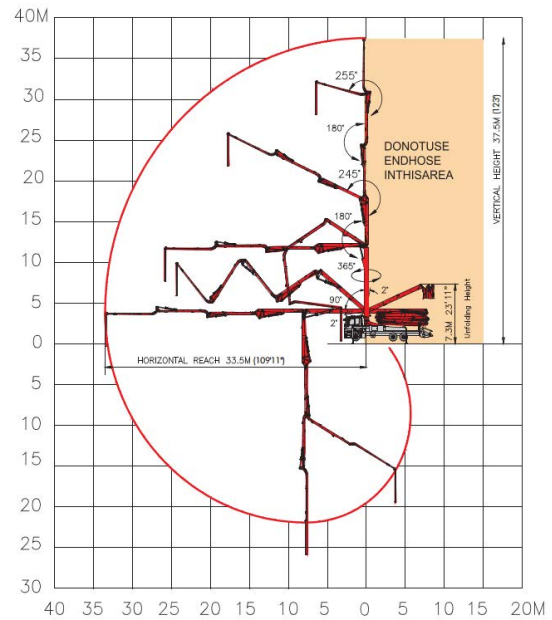

38 METER ZZ-FOLD

5 SECTION

BOOM PUMP

JXZZ 38-5.16

*Contact your sales representative for alternate chassis options.

www.allianceconcretepumps.com